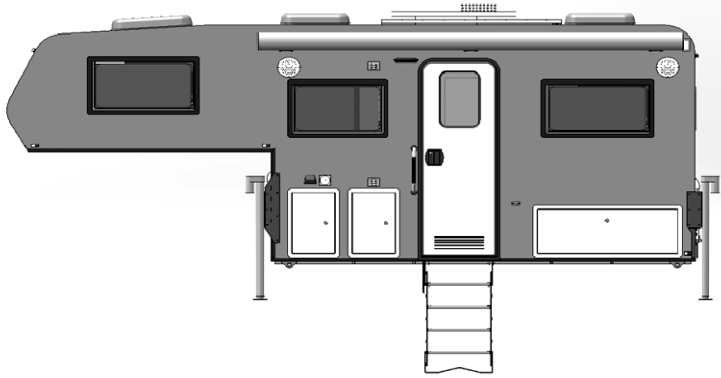

3.5m Motorhome Pod Specifications

Body	Electrical system
Overall Dimensions: 5674(L) x 2200(W) x 2168(H) mm	7 Pin Flat Plug (AU Standards)
Internal Size: 5608(L) x 2134(W) x 1960(H) mm	50A Anderson Plug
Trailer Body Frame: Fiberglass + Aluminum Frame	2 x Turning, Reversing, Brake, Position & Driving Lights
Tare Mass: Est. 1350kg	2 x License Plate Lights
Flooring Material: Sandwich Panel & PVC Flooring	6 x Side Lamps, Side Reflector
Manual Awning: 3500 (L) x 2500 (W) mm	Maintenance free 150AH 12V Battery
Interior furnishings	AC 12V to DC 240V (3000W) Inverter
Queensize Bed: 2000 x 1500 mm	20A Solar Panel Control System
5 Person Synthetic Black Leather Sofa : 2130 x 1550 mm	2 x 12V 150W Solar panels
Dining Area: 2130x 1550 mm	Control Panel System
Table: Adjustable Height Table	Power Meter Display Instrument
Motorhome Appliances	Water Gauge Indicator for Fresh & Grey Water
THETFORD MK3 (3x gas cooktop + 1x electric stove) inc Baking oven	220V - 240V (15A) Ext. Mains Power & 10m Charging Cable
THETFORD Fridge/Freezer 152L (12v)	240V Circuit Breaker (12V for Vehicle)
HB9000 Heat Pump Air Conditioner	5 x 240V Internal Power Socket (AU Standards)
THETFORD Cassette Toilet with Mirror	Internal/External: USB, 240V Socket and Cigarette lighter
20L Microwave Oven	LED Lighting
Kitchen Rangehood	Gas Appliance
TV: 24-inch TV (12V)	9 KG Gas Cylinder Bracket & External Bayonet Connector
LED TV on Swivel Arm	Water System
2 x 12 V DC Small Fan	Water Tank 1 - 304 Stainless Steel 150L
MP3 Player	Waste Water Tank 2 - 304 Stainless Steel 100L
2 x Internal Speakers	Truma 14L Gas/Electric Water Heater
2 x External Waterproof Speakers	12V Plumbing 11.3L/min
Digital TV Receiver	Fiberglass Bathroom
FM Car Radio Antenna	Adjustable Shower System (Watermark Certified)
Ranger Ventilator in Bathroom	2 x Hot & Cold taps (Watermark Certified)
LED Skylight	Water Intake
Windows: 4x 900x500, 1x 800x500, 1 x 1200x500, 1 x 350x500mm	External Shower (hot & cold water)
Extendable benchtop for the kitchen	Sink with Cover
Door Handle with LED lights	Other Accessories
CO2 & Smoke Detector	Thule Sport G2 Short Bicycle rack
LPG Leak Detector	Adjustable Entry Glowstep Set with Handrail
4 x 12V Electric Jack Legs	Fire Extinguisher