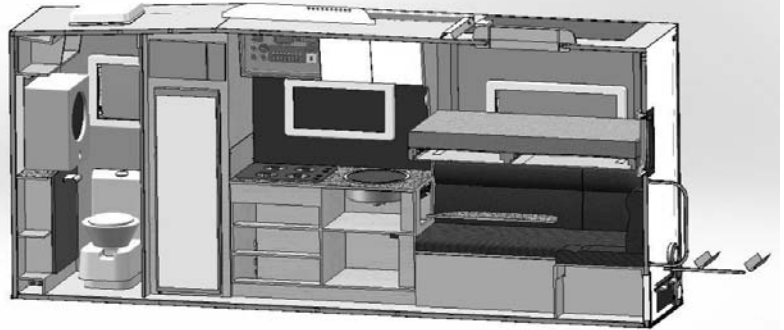

4.2m Motorhome Pod Specifications

Body

Electrical system

Overall Dimensions: 4200(L) x 2200(W) x 2035.3(H) mm

7 Pin Flat Plug (AU Standards)

Internal Size: 4126(L) x 2125(W) x 1960(H) mm

50A Anderson Plug

Trailer Body Frame: Fiberglass + Aluminum Frame + XPS

Maintenance free 150AH 12V Battery

Interior furnishings

AC 12V to DC 240V 3000W Inverter (chargeable)

2 Person Electric Slide up / down Queen Bed: 2000 x 1500 mm

20A Solar Panel Control System

6 Person U Shape Synthetic Black Leather Sofa : 2000 x 1550 mm

2 x 12V 100W Solar panels

Dining Area: 2125 x 1550 mm

Control Panel System

Table: Telescopic adjustable pop-up / down

Electricity Meter Display Instrument

Appliances

Water Gauge Indicator for Fresh & Grey Water

4 x 240V Internal Power Socket (AU Standards)

THETFORD Cassette Toilet with Mirror

External: USB Socket, 240V Socket and Cigarette lighter

Microwave Oven

LED Lighting

Kitchen Rangehood

Gas Appliance

TV: 24-inch TV (12V)