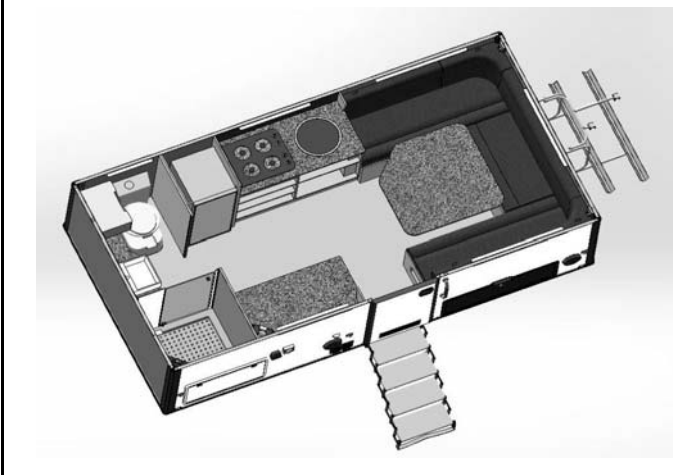

4.2m Motorhome Pod Specifications

Body

Electrical system

Overall Dimensions: 4200(L) x 2200(W) x 2035.3(H) mm

7 Pin Flat Plug (AU Standards)

Internal Size: 4126(L) x 2125(W) x 1960(H) mm

50A Anderson Plug

Trailer Body Frame: Fiberglass + Aluminum Frame + XPS

2 x Turning, Reversing, Brake, Position & Driving Lights

Tare Mass: Est. 1720kg

2 x License Plate Lights

Flooring Material: Sandwich Panel & PVC Flooring

6 x Side Lamps, Side Reflector

Electric Awning: 3000 (L) x 2000 (W) mm with LED light bar

Maintenance free 150AH 12V Battery

Interior furnishings

AC 12V to DC 240V 3000W Inverter (chargeable)

2 Person Electric Slide up / down Queen Bed: 2000 x 1500 mm

20A Solar Panel Control System

6 Person U Shape Synthetic Black Leather Sofa : 2000 x 1550 mm

2 x 12V 100W Solar panels

Dining Area: 2125 x 1550 mm

Control Panel System

Table: Telescopic adjustable pop-up / down

Electricity Meter Display Instrument

Appliances

Water Gauge Indicator for Fresh & Grey Water